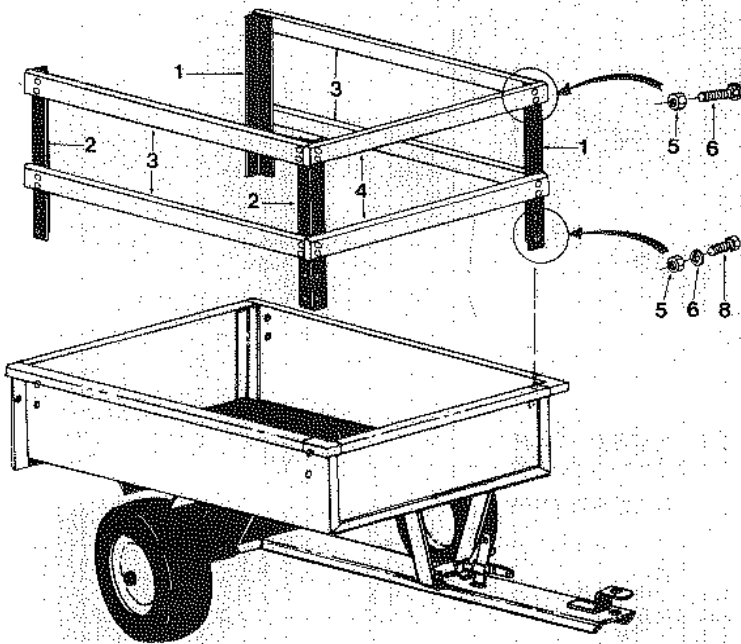

Model 27-0102 and 31-0102 - STAKE SIDES KIT

PARTS LIST

Ref. No.	PART No.	QUAN.	DESCRIPTION
1	23087	2	Angle, Bracket-L.H.
2	23086	2	Angle, Bracket-R.H.
3	23088	4	Board, Sides 1x3x46-1/2"
4	23089	2	Board, Front 1x3x31-1/2"
5	43178	32	Nut, Hex 1/4-20*
6	43176	24	Bolt, Carriage 1/4-20x1"*
7	43177	8	Lockwasher, Spring Type-1/4"
8	43175	8	Bolt, Hex Hd 1/4-20x1/2"*

*Common Hardware may be Purchased Locally.

ILLUSTRATION "A"

On carts manufactured prior to 1978, use illustration below for drilling holes in both sides of cart.

ILLUSTRATION "B"