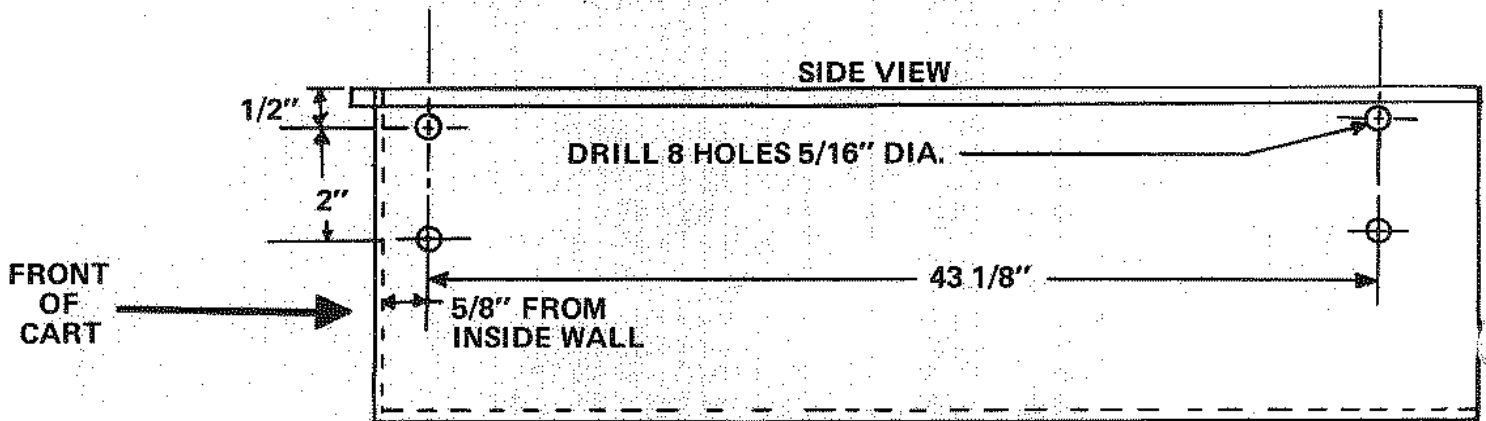

Model 27-0102 and 31-0102 - STAKE SIDES KIT

PARTS LIST

Ref. No.	PART No.	QUAN.	DESCRIPTION
1	23087	2	Angle, Bracket-L.H.
2	23086	2	Angle, Bracket-R.H.
3	23088	4	Board, Sides 1x3x46-1/2"
4	23089	2	Board, Front 1x3x31-1/2"
5	43178	32	Nut, Hex 1/4-20*
6	43176	24	Bolt, Carriage 1/4-20x1"*
7	43177	8	Lockwasher, Spring Type-1/4"
8	43175	8	Bolt, Hex Hd 1/4-20x1/2"*

*Common Hardware may be Purchased Locally.

ILLUSTRATION "A"

On carts manufactured prior to 1978, use illustration below for drilling holes in both sides of cart.

ILLUSTRATION "B"