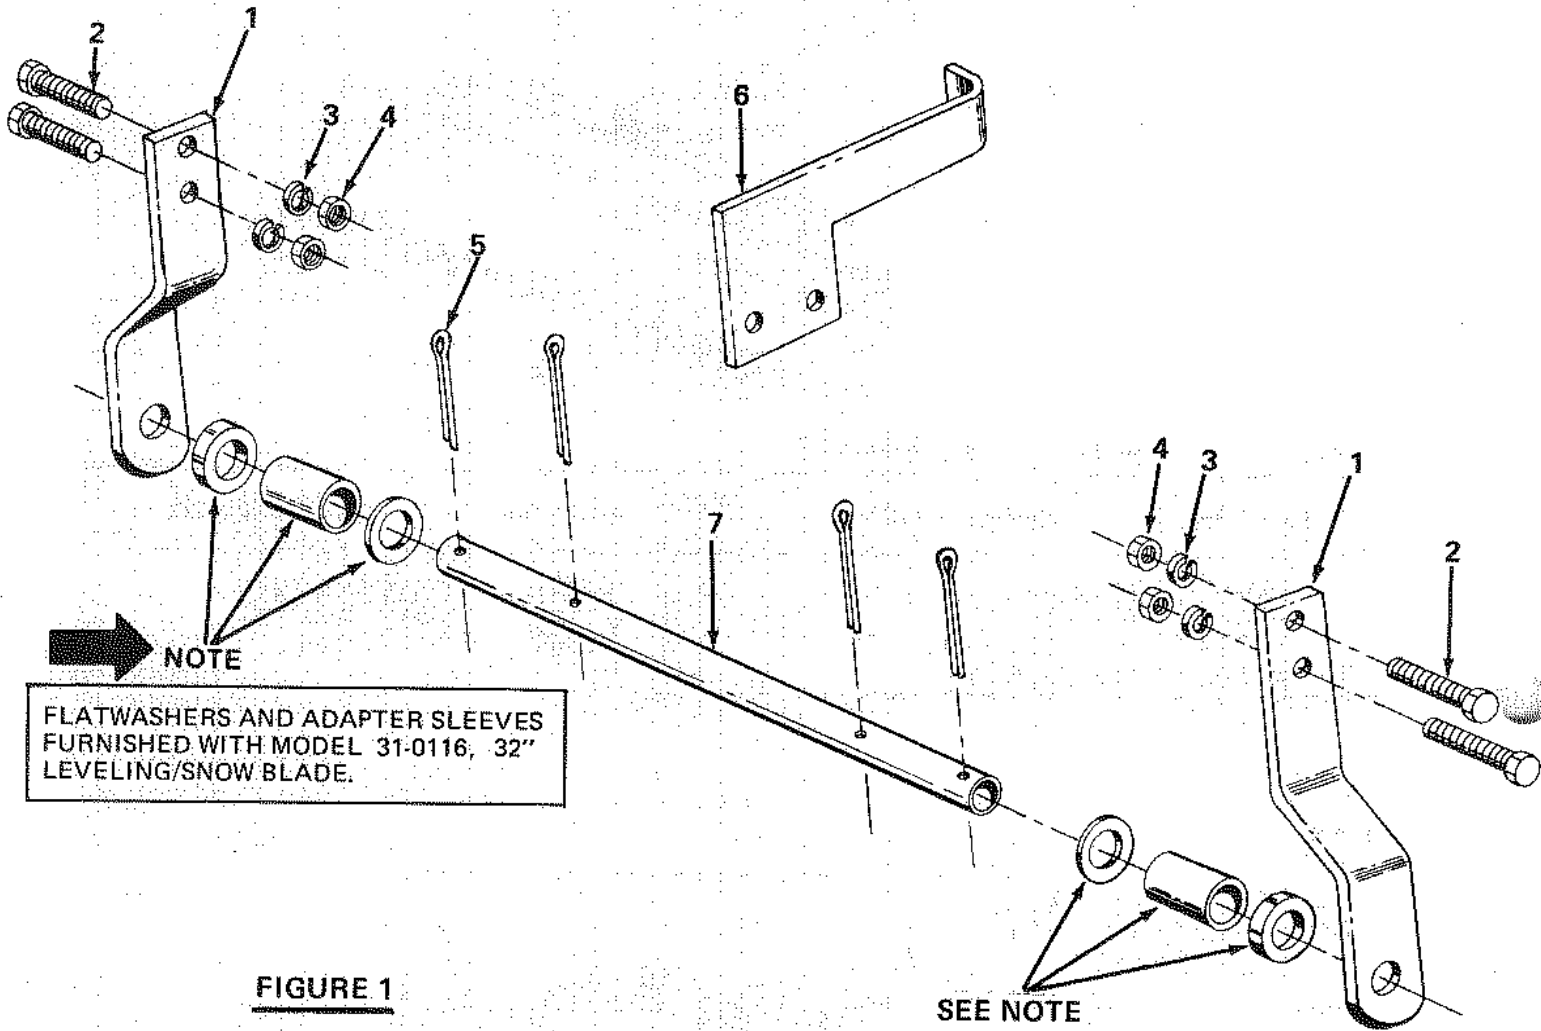

16-0121
27-0121

FRONT HITCH MOUNT MODEL 31-0121

PARTS LIST FOR MODEL No. 31-0121

Ref. No.	PART No.	DESCRIPTION	Ref. No.	PART No.	DESCRIPTION
1	23079	Mount Bracket	5	43093	Cotter Key, 1/8x1.500
2	43087	Hex Scr. 3/8-16 x 1.250	6	62073	Guide Bar Assembly
3	43003	L. Washer 3/8 Scr.	7	23080	Mount Tube
4	43015	Hex Nut 3/8-16 Thd.			