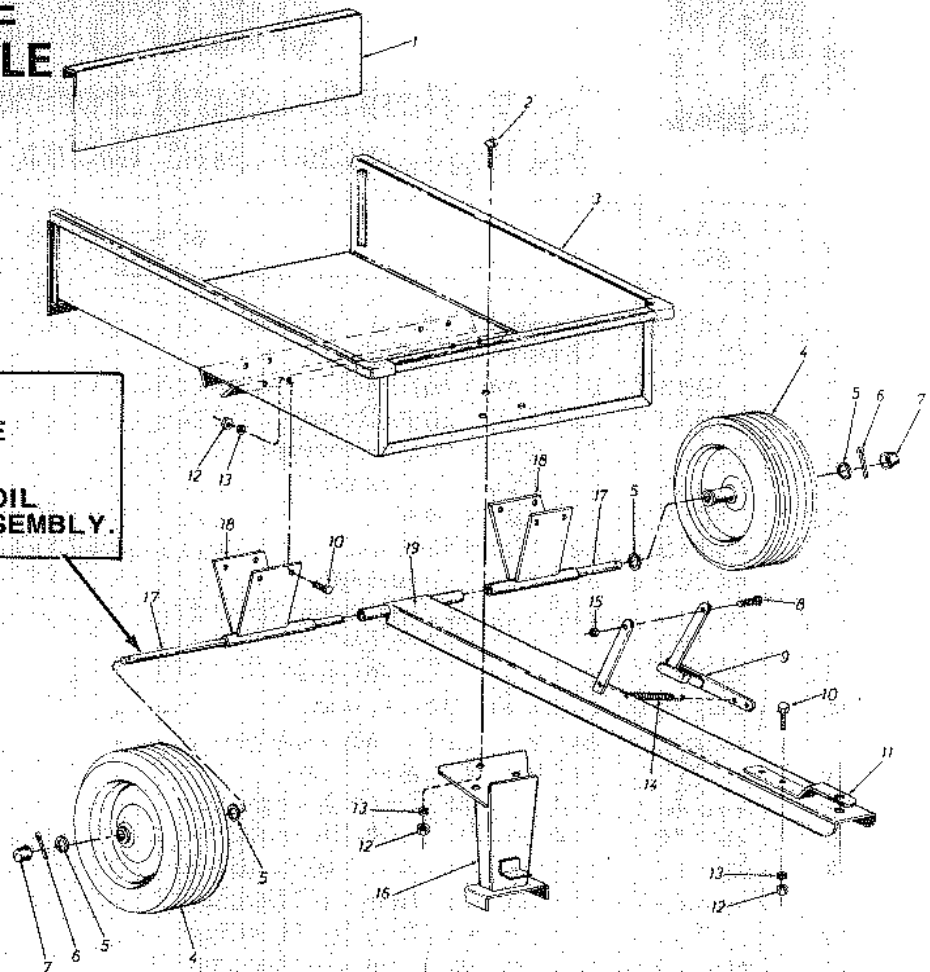

16-0101 - 5/8" AXLE
 16-0101A - 3/4" AXLE
 197-653A

NOTE
 GREASE OR OIL
 SHAFT BEFORE ASSEMBLY.

Parts List for Models 16-0101A and 197-653A

REF. No.	PART No.	QUAN.	DESCRIPTION
1	23008	1	Tailgate
2	43002	3	Slotted head bolt 3/8" x 3/4" lg. *
3	62017	1	Body assembly
4	43008	2	Wheel assy.
5	43009	4	Fl-wash. 1 5/8" Dia.
6	43010	2	Cotter Pin *
7	43014	2	Hub Cap
8	43012	1	Hex screw 1/4" x 3/4" **
9	62020	1	Latch lock assy.
10	43001	10	Hex screw 3/8" x 1" lg. *
11	23014	1	Hitch bracket
12	43015	13	Hex nut 3/8" thd. *
13	43003	13	Lock washer 3/8" scr. *
14	43000	1	Extension spring
15	43013	1	Hex lock nut 1/4" thd. *
16	62019	1	Latch support assy.
17	23026	1	Axle
18	62018	2	Axle support assy.
19	62021	1	Draw bar assembly