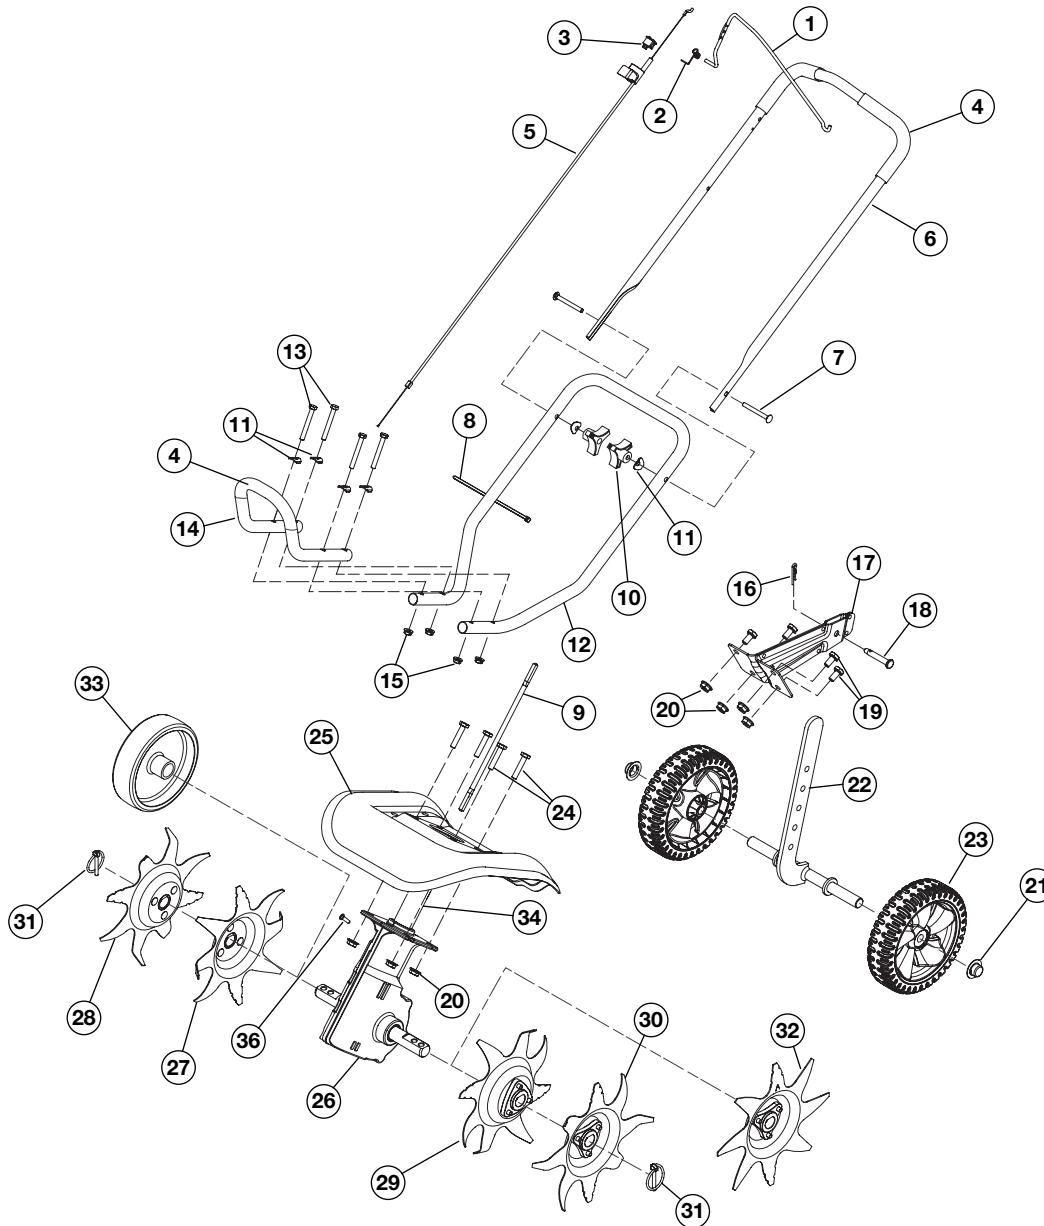

PARTS LIST

REPLACEMENT PARTS - MODEL 316.292711 4-CYCLE GAS CULTIVATOR

Item Part No. Description

1	753-04042	Trottle Control
2	753-04043	Torsion Spring
3	791-182673	On/Off Switch
4	753-04044	Foam Grip
5	753-04147	Throttle Cable
6	753-04498	Upper Handle
7	791-182899	Bolt
8	753-04049	Cable Tie
9	753-04499	Flex Shaft
10	791-182677	Knob
11	753-04052	Saddle Washer
12	753-04053	Lower Handle
13	753-04054	Screw
14	753-04055	Front Handle
15	753-04056	Lock Nut
16	753-04057	Cotter Pin
17	753-04058	Tailpiece Bracket Assembly
18	753-04059	Clevis Pin

Item Part No. Description

19	753-04060	Cap Screw
20	753-04061	Lock Nut
21	753-04062	Cap Push
22	753-04063	Wheel Support Bracket Assembly
23	753-04064	Wheel
24	753-05001	Cap Screw
25	753-05080	Tine Shield
26	753-04075	Gear Box Assembly
27	753-04074	Inner Tine (right side)
28	753-04073	Outer Tine (right side)
29	753-04072	Inner Tine (left side)
30	753-04071	Outer Tine (left side)
31	753-04070	Click Pin
32	753-04069	Edger Tine
33	753-04068	Edger Wheel
34	753-05469	Drive Shaft Housing
35	791-180288	Anti Rotation Screw