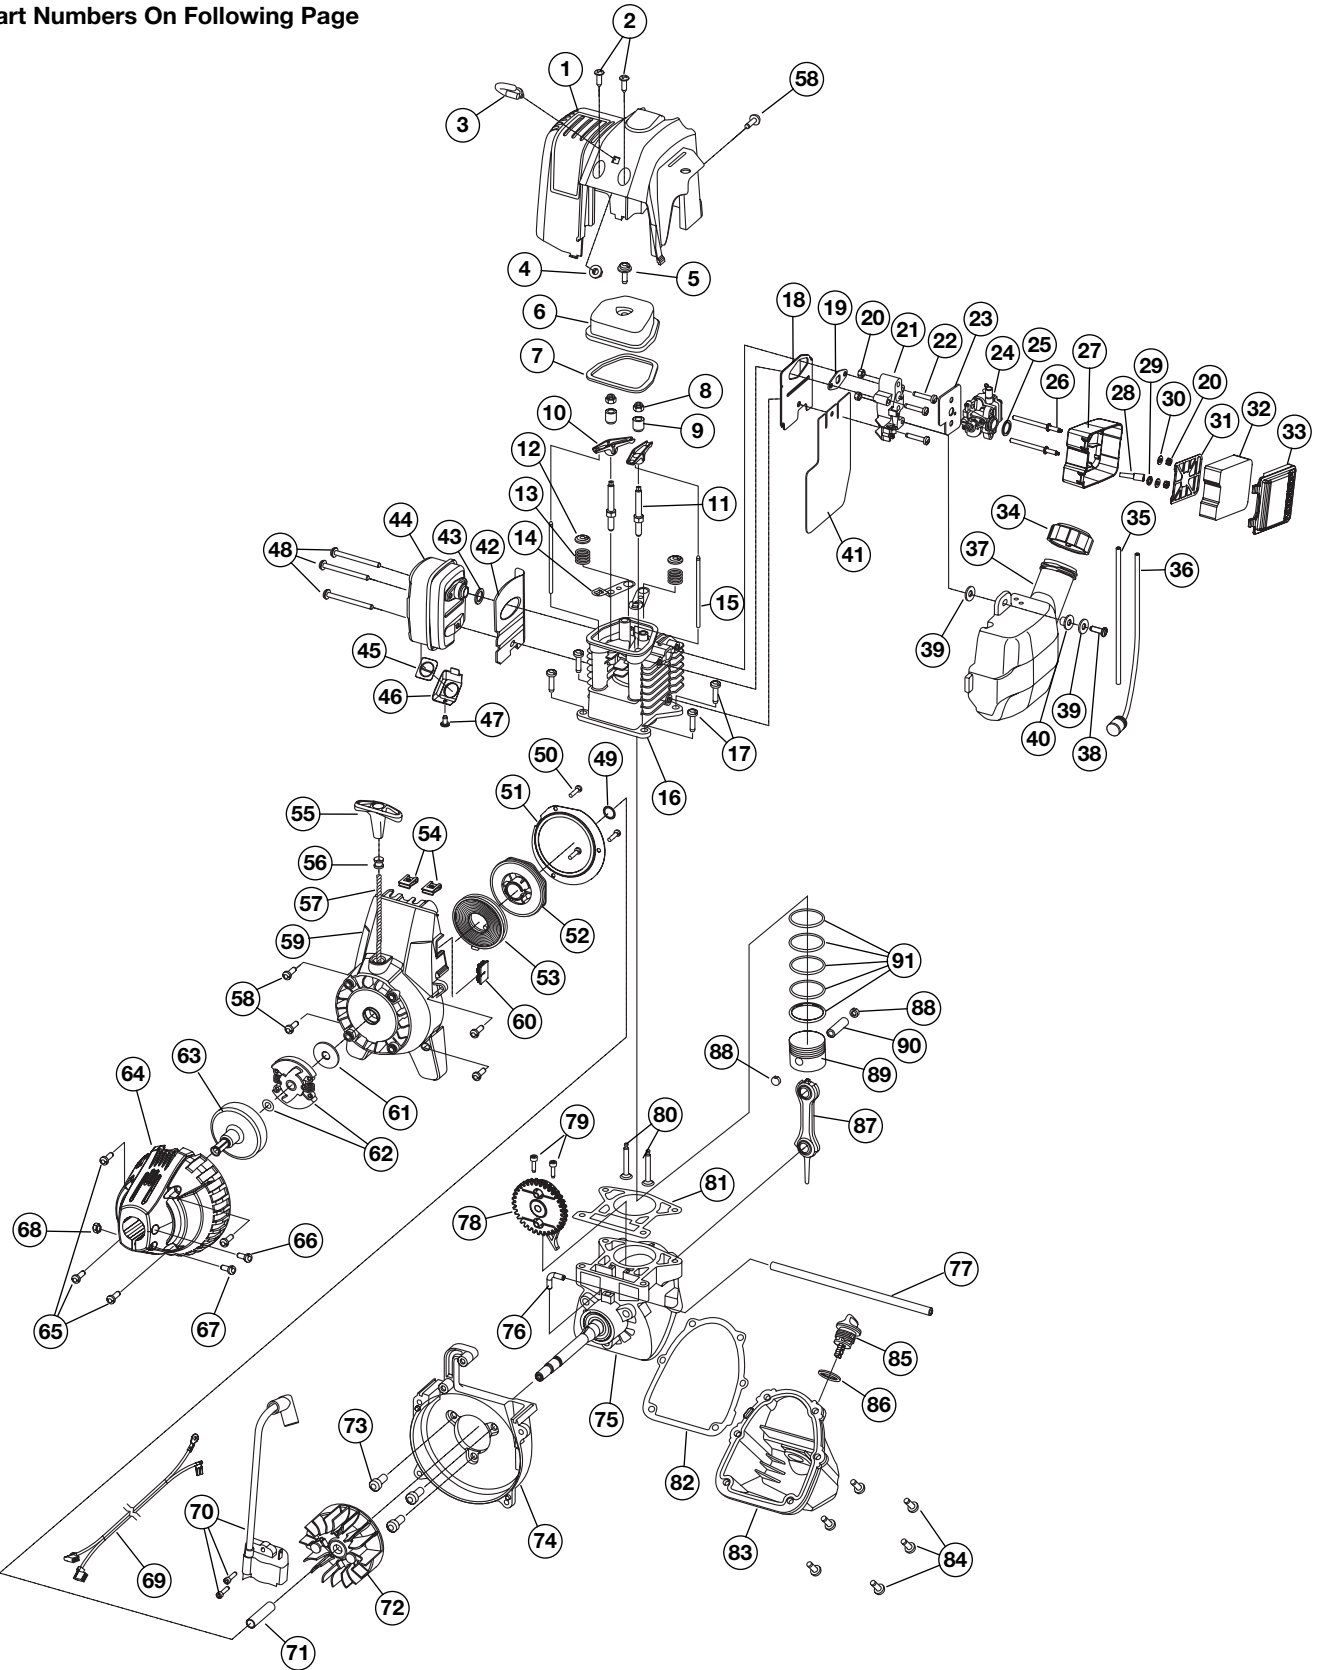

# PARTS LIST

**Item Part No. Description**

19	753-04060	Cap Screw
20	753-04061	Lock Nut
21	753-04062	Cap Push
22	753-04063	Wheel Support Bracket Assembly
23	753-04064	Wheel
24	753-05001	Cap Screw
25	753-05080	Tine Shield
26	753-04075	Gear Box Assembly
27	753-04074	Inner Tine (right side)
28	753-04073	Outer Tine (right side)
29	753-04072	Inner Tine (left side)
30	753-04071	Outer Tine (left side)
31	753-04070	Click Pin
32	753-04069	Edger Tine
33	753-04068	Edger Wheel
34	753-05469	Drive Shaft Housing
35	791-180288	Anti Rotation Screw