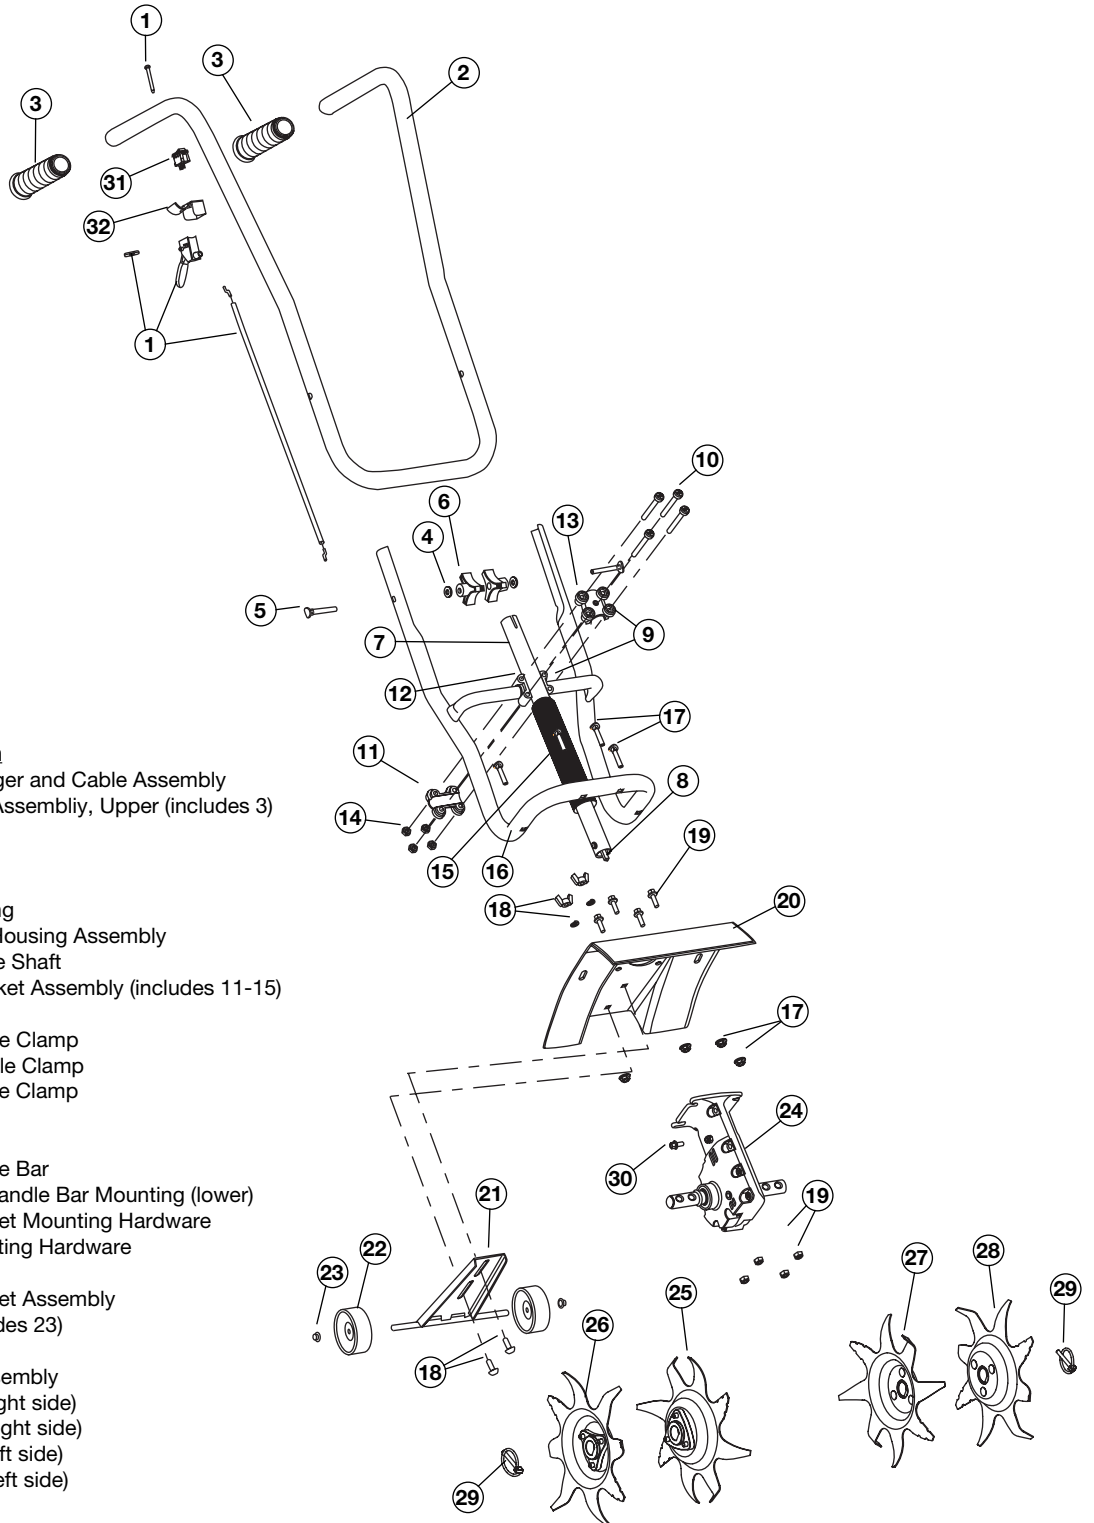

PARTS LIST

REPLACEMENT PARTS - MODEL 316.292621 2-CYCLE GAS CULTIVATOR

Item	Part No.	Description
1	791-182881	Throttle Trigger and Cable Assembly
2	791-182882	Handle Bar Assembly, Upper (includes 3)
3	791-182675	Grip
4	791-182678	Washer
5	791-182899	Bolt
6	791-182898	Knob, 3 prong
7	753-04988	Drive Shaft Housing Assembly
8	753-04987	Flexible Drive Shaft
9	791-683295	Handle Bracket Assembly (includes 11-15)
10	791-181811	Screw
11	791-181812	Upper Handle Clamp
12	791-181813	Middle Handle Clamp
13	791-181814	Lower Handle Clamp
14	791-181815	Nut
15	791-181575	Grip
16	791-182900	Lower Handle Bar
17	791-182681	Hardware, Handle Bar Mounting (lower)
18	791-147467	Wheel Bracket Mounting Hardware
19	753-04266	Guard Mounting Hardware
20	753-04708	Guard
21	753-05024	Wheel Bracket Assembly
22	753-04437	Wheel (includes 23)
23	753-04799	Wheel Cap
24	753-04075	Gearbox Assembly
25	753-04074	Inner Tine (right side)
26	753-04073	Outer Tine (right side)
27	753-04072	Inner Tine (left side)
28	753-04071	Outer Tine (left side)
29	753-04070	Click Pin
30	791-180288	Sleeve Retainer Bolt
31	791-182405	Switch
32	791-182672	Bracket