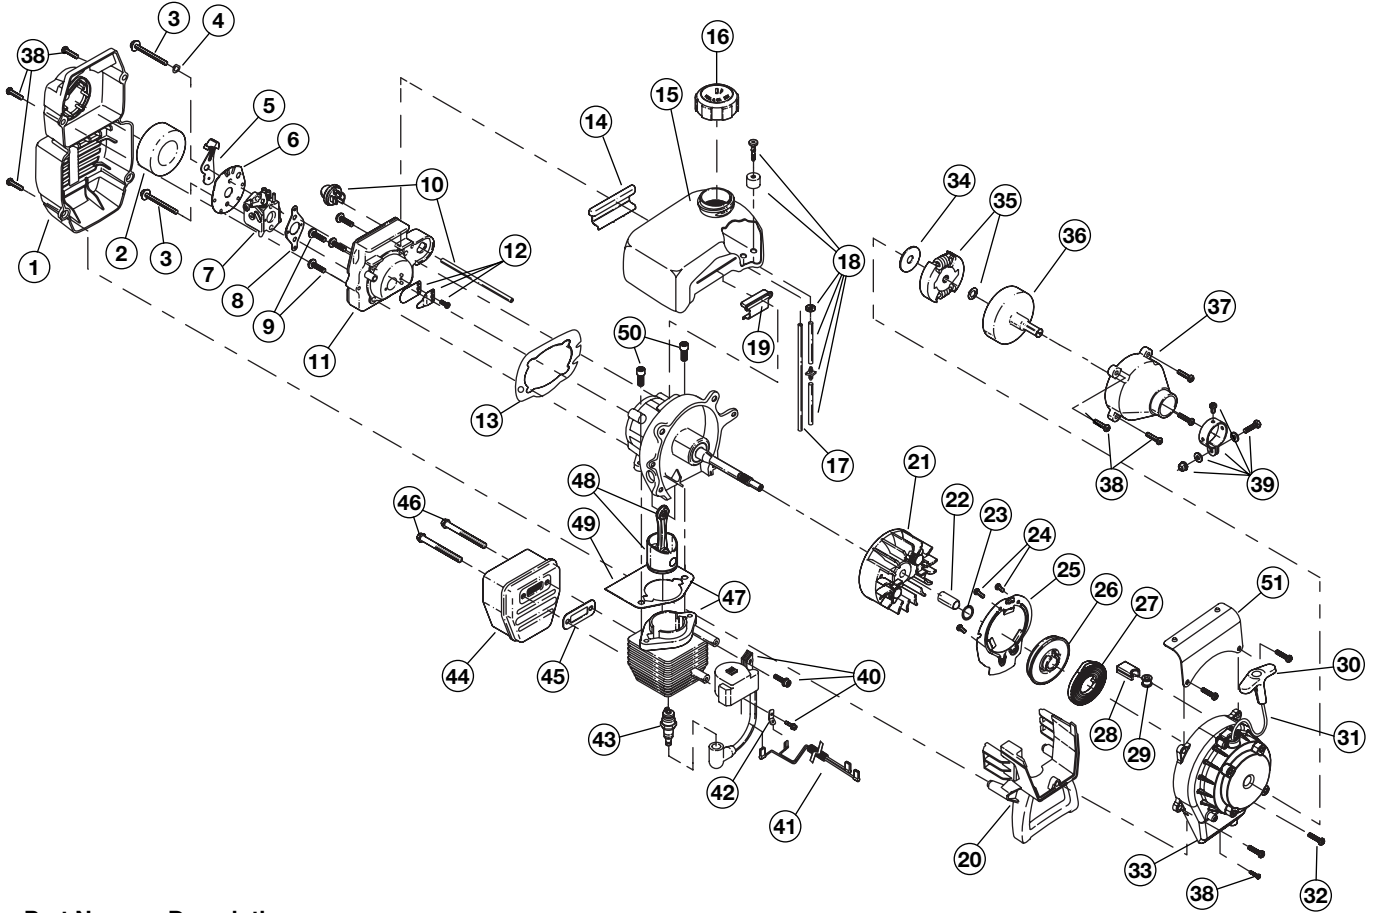

PARTS LIST

REPLACEMENT PARTS - MODEL 316.292621 2-CYCLE GAS CULTIVATOR

Item	Part No.	Description	Item	Part No.	Description
1	753-04511	Air Cleaner Assembly (includes 2 & 38)	31	791-613103	Rope
2	791-180350B	Air Cleaner Filter	32	791-181912	Housing Screw
3	791-180351	Carburetor Mounting Screw Assembly	33	753-05327	Starter Housing Assembly (includes 23-32, 38 & 51)
4	791-180226	Wavey Washer	34	791-182396	Clutch Washer
5	753-05338	Choke Lever Assembly	35	791-182369	Clutch Rotor Assembly
6	753-05339	Choke Plate Assembly (includes 5)	36	791-153592	Clutch Drum Assembly
7	753-04333	Carburetor Assembly (includes 8 & 18)	37	791-180098	Clutch Cover Assembly (includes 38)
8	791-610675	Carburetor Gasket	38	791-181345	Clutch Cover Screw
9	791-181860	Carb Mount Screw	39	791-153597	Upper Clamp Assembly
10	791-683974B	Primer and Hose Assembly	40	753-05420	Module Assembly (includes 42)
11	753-1196	Carb Mount Assembly (includes 9, 12 & 13)	41	791-182880	Wire Lead
12	791-684451	Reed Assembly	42	791-611063	Ground Tab
13	753-1208	Carburetor Mount Gasket	43	791-610311B	Spark Plug
14	791-612134	Rear Mounting Pad	44	753-04926	Muffler Assembly (includes 45, 46 & Spark Arrestor)
15	753-04306	Fuel Tank Assembly (includes 16-18)	45	753-04619	Exhaust Gasket
16	791-182529	Fuel Cap Assembly	46	753-04620	Muffler Mounting Bolt Assembly
17	791-181086	Fuel Return Line	47	753-04814	Cylinder Assembly (includes 49 & 50)
18	791-682039	Fuel Line Assembly	48	753-04367	Piston & Rod Assembly
19	791-145308	Front Mounting Pad	49	753-04182	Cylinder Gasket
20	753-04611	Shroud Extension and Stand (includes 38)	50	791-182723	Cylinder Bolt
21	791-182736	Flywheel Assembly	51	791-180317	Fuel Tank Guard
22	791-181525	Spacer	*	753-1209	Piston Ring Set
23	753-04288	Pulley Retainer	*	753-05313	Short Block Assembly (includes Crankcase, 9, 21, 22, 40, 42, 43 & 47-50)
24	753-1202	Plate Screw	*	791-181599	Clutch Springs (Qty. 2)
25	753-04705	Pressure Plate (includes 24)			
26	753-05067	Recoil Pulley Assembly (includes 23 & 31)			
27	753-04286	Recoil Spring			
28	753-04996	Eyelet Retainer			
29	791-611061	Rope Guide			
30	791-181079	Pull Handle			
			*	not shown