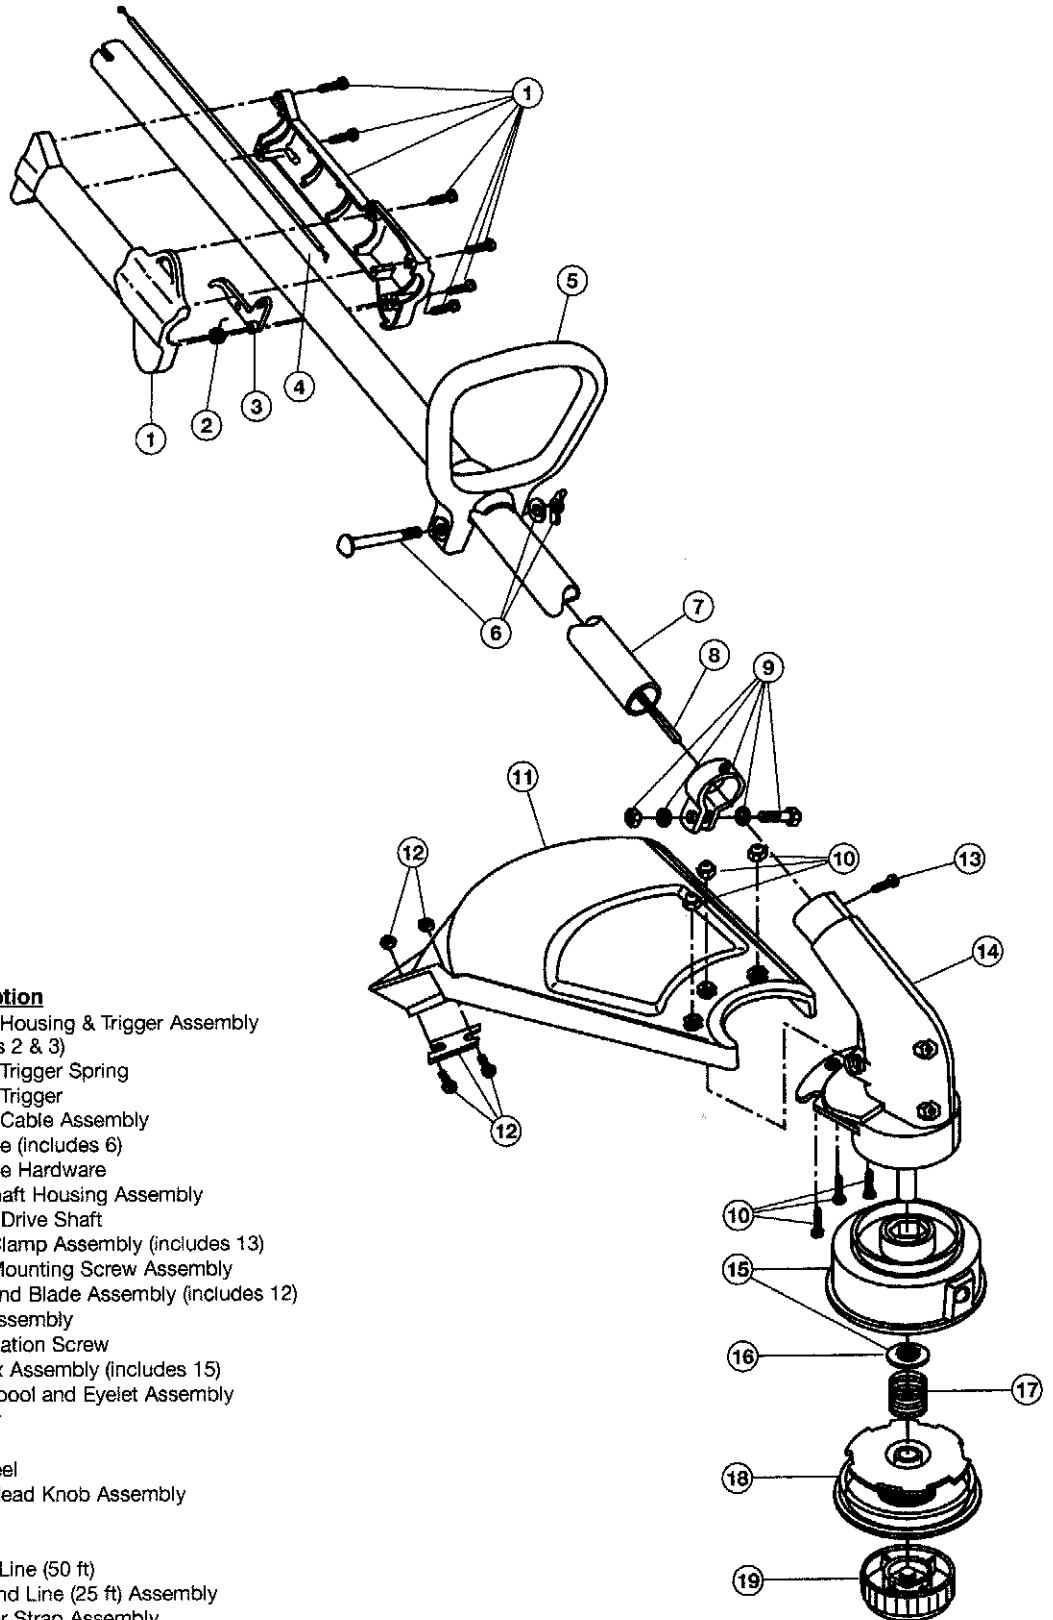

BOOM AND TRIMMER PARTS - MODEL YM1500

2-CYCLE GAS TRIMMER

PPN 41ADY15G401

Item	Part No.	Description
1	753-04294	Throttle Housing & Trigger Assembly (includes 2 & 3)
2	791-610314	Throttle Trigger Spring
3	753-04295	Throttle Trigger
4	791-182068	Throttle Cable Assembly
5	791-153064	D-Handle (includes 6)
6	791-153317	D-Handle Hardware
7	791-181590	Drive Shaft Housing Assembly
8	791-182839	Flexible Drive Shaft
9	791-153597	Lower Clamp Assembly (includes 13)
10	791-180547	Guard Mounting Screw Assembly
11	791-180548	Guard and Blade Assembly (includes 12)
12	791-180553	Blade Assembly
13	791-145569	Anti-Rotation Screw
14	791-180549	Gearbox Assembly (includes 15)
15	791-153619	Outer Spool and Eyelet Assembly
16	791-610660	Retainer
17	791-610317	Spring
18	791-610318	Inner Reel
19	791-153066	Bump Head Knob Assembly

Optional Accessories

- 791-610375 Cutting Line (50 ft)
- 791-153577 Spool and Line (25 ft) Assembly
- 791-682075 Shoulder Strap Assembly

* not shown