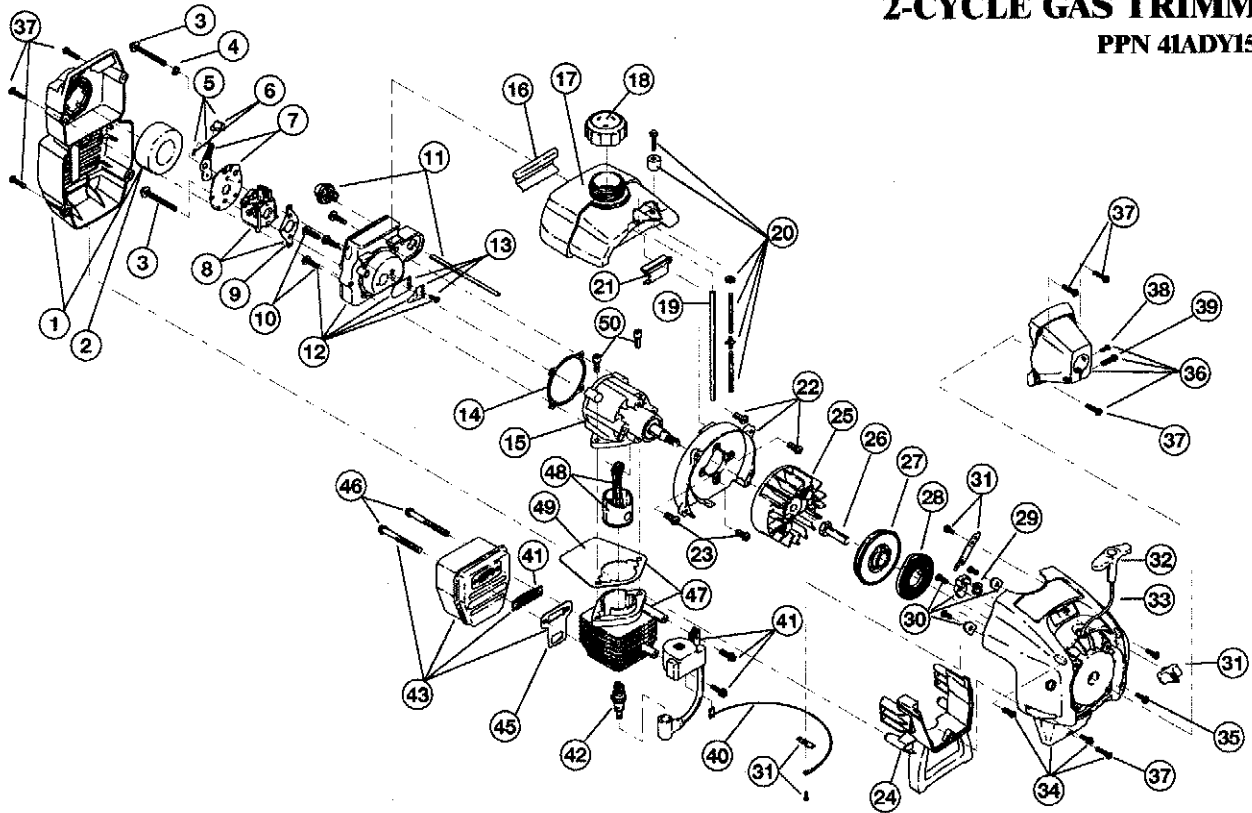

ENGINE PARTS - MODEL YM1500

2-CYCLE GAS TRIMMER

PPN 4IADY15G401

Item	Part No.	Description	Item	Part No.	Description
1	791-182059	Air Cleaner/Muffler Cover Assembly (includes 2 & 37)	33	791-613103	Rope
2	791-180350	Air Cleaner Filter	34	753-04293	Starter Housing Assembly (includes 27-33 & 40)
3	791-180351	Carburetor Mounting Screw Assembly	35	791-181862	Housing Screw
4	791-180226	Wavey Washer	36	791-182797	Clutch Cover Assembly (includes 37-39)
5	753-1182	Choke Lever Assembly (includes 6)	37	791-181501	Cover Screws
6	753-1183	Choke Knob and Screw	38	791-182519	Anti-Rotation Screw
7	753-1184	Choke Lever and Plate (includes 5)	39	791-181345	Clamping Screw
8	753-04144	Carburetor Assembly (includes 9)	40	791-180036	Wire Lead
9	791-610675	Carburetor Gasket	41	753-04125	Module Assembly
10	791-181860	Carb Mount Screw	42	791-610311	Spark Plug
11	753-1185	Primer and Hose Assembly	43	791-182066	Muffler Assembly (includes 44-46)
12	753-1196	Carb Mount Assembly (includes 10)	44	753-1206	Spark Arrestor Screen
13	791-684451	Reed Assembly	45	753-04159	Exhaust Gasket
14	753-1208	Carburetor Mount Gasket	46	791-147575	Muffler Mounting Bolt Assembly
15	753-04272	Crank Case Service Assembly (includes 10 & 22)	47	753-1206	Cylinder Assembly (includes 49)
16	791-612134	Rear Mounting Pad	48	753-1207	Piston and Rod Assembly
17	753-1186	Fuel Tank Assembly (includes 18-20)	49	753-1197	Cylinder Gasket
18	753-1187	Fuel Cap Assembly	50	791-182723	Cylinder Bolt
19	791-181168	Fuel Return Line	*	753-04134	Engine Gasket Kit
20	791-682039	Fuel Line Assembly	*	791-180602	O.E.M. Carburetor Repair Kit (Walbro)
21	791-145308	Front Mounting Pad	*	791-181873	Gasket Diaphragm Repair Kit (Walbro)
22	791-153520	Shroud Assembly	*	753-1209	Piston Ring
23	791-181861	Shroud Screw	*	753-04173	Short Block Assembly (includes 10, 15, 23, 42, 46-50)
24	791-182064	Shroud Extension and Stand	*	791-181501	Starter Housing Screw Set
25	791-181867	Flywheel Assembly	*	791-610309	Crankcase Seal
26	791-610303	Spacer			
27	753-04232	Recoil Pulley Assembly			
28	791-613102	Recoil Spring			
29	791-611061	Rope Guide			
30	791-181441	Pulley Retainer Assembly			
31	791-182618	Switch Assembly (includes 40)			
32	791-181079	Pull Handle			
			*	Items Not Shown