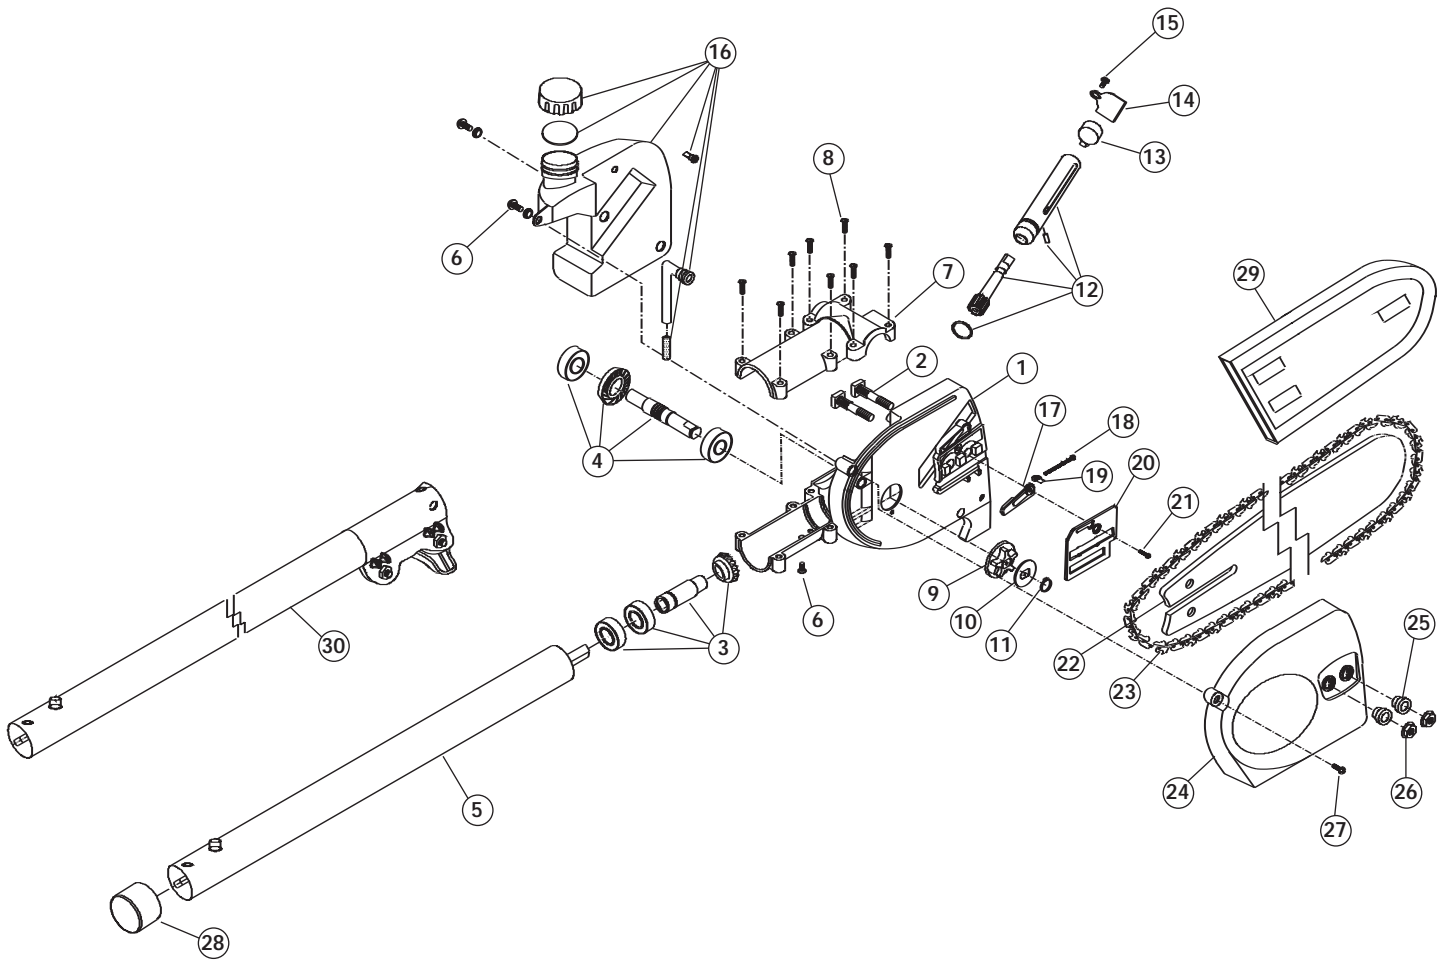

# PARTS LIST

## REPLACEMENT PARTS - MODEL PS720r POLE SAW ADD-ON

Item	Part No.	Description
1	753-04621	Gearbox
2	753-04622	Screw
3	753-04623	Shaft Assembly
4	753-04624	Spindle Assembly
5	753-04625	Connection Stick Assembly
6	753-04626	Screw
7	753-04627	Case Cover
8	753-04628	Screw
9	753-04629	Sprocket
10	753-04630	Washer
11	753-04631	C Ring
12	753-04632	Oil Pump Assembly
13	753-04633	Rubber Cork
14	753-04634	Fixed Plate
15	753-04635	Screw

Item	Part No.	Description
16	753-04636	Oiler Assembly
17	753-04637	Anti-Spillage Pad
18	753-04638	Regulation Screw
19	753-04639	Regulation Cap
20	753-04640	Adjustable Plate
21	753-04641	Screw
22	753-04642	Bar 8"
23	753-04643	Saw Chain
24	753-04644	Guard
25	753-04644	Fixed Ring
26	753-04645	Nut
27	753-04646	Screw
28	753-04647	Covering
29	753-04649	Guard
30	753-04648	Inner Pipe Assembly