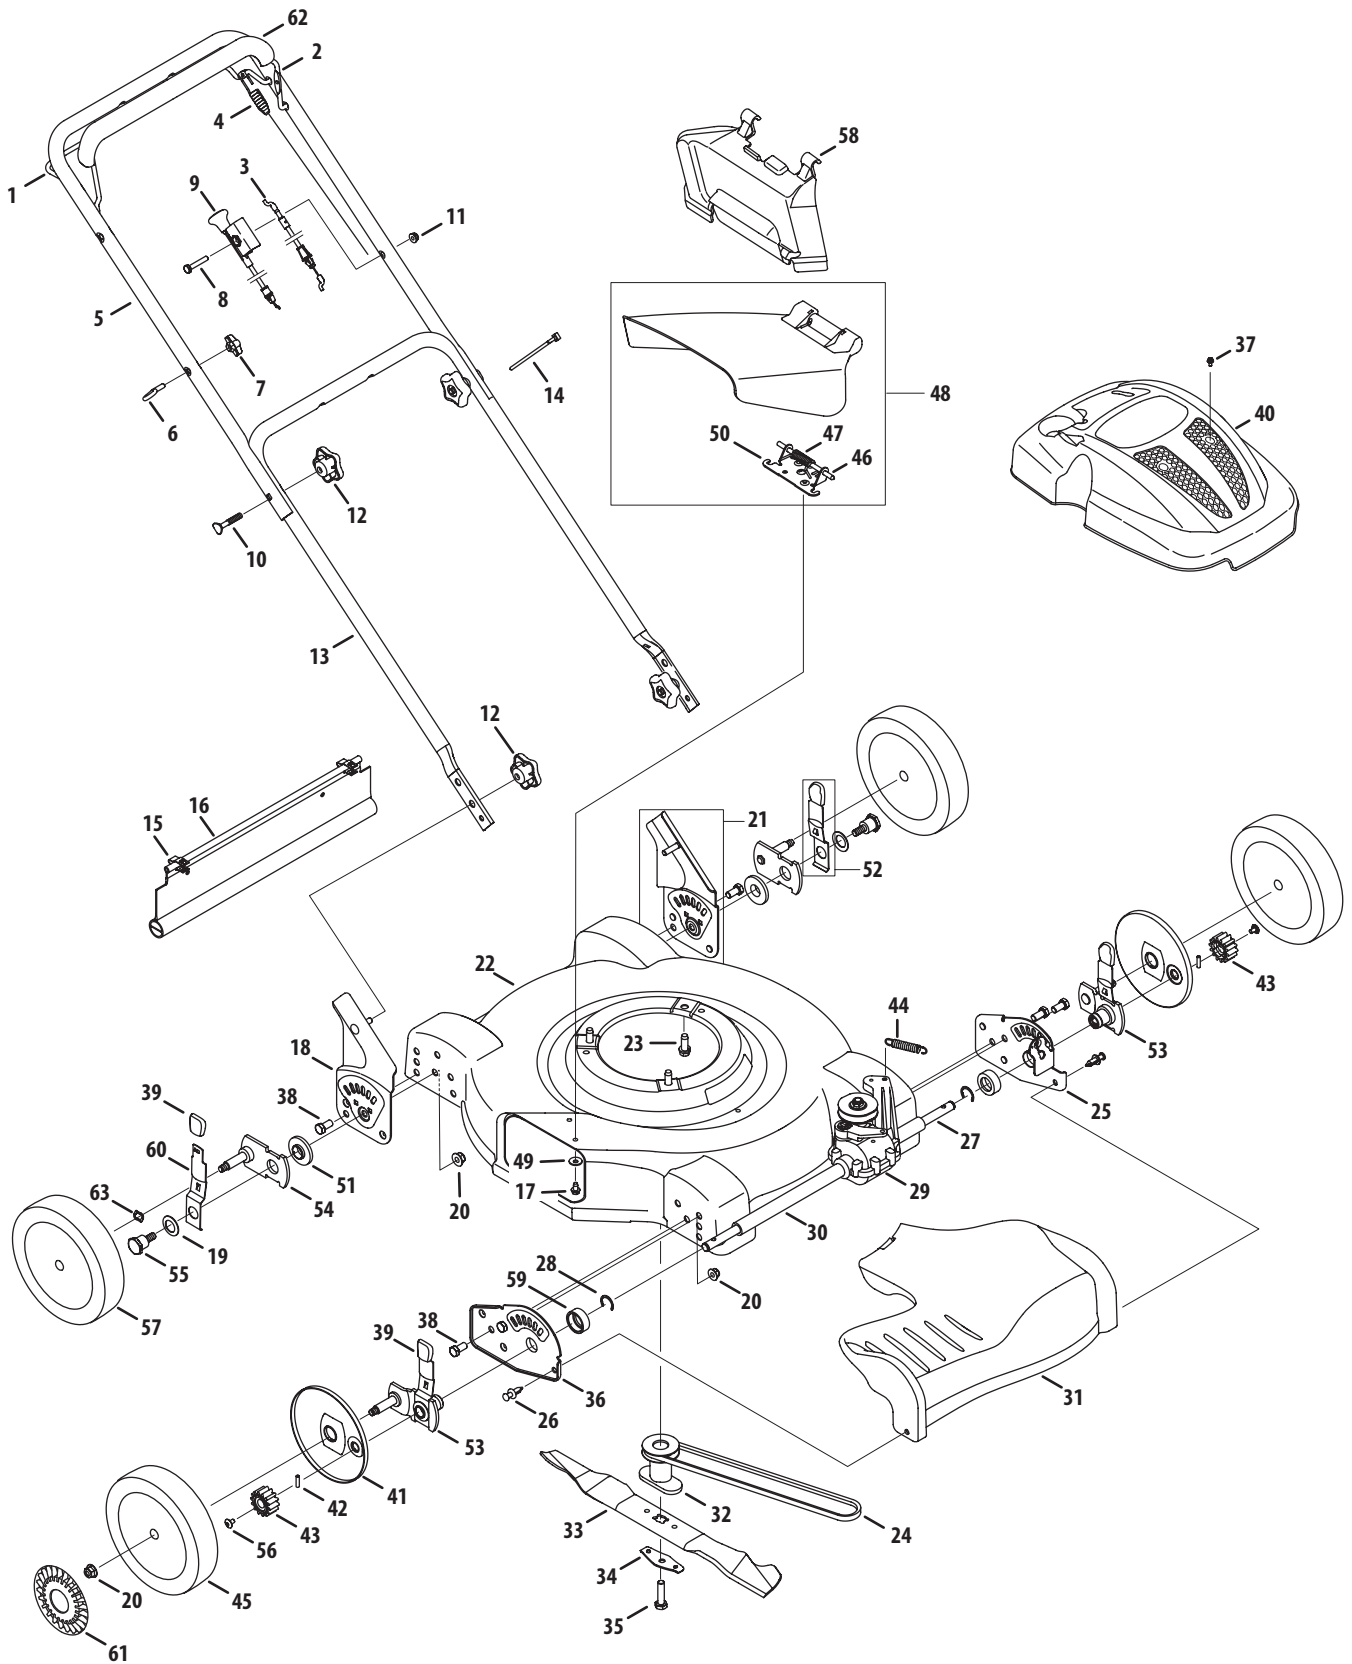

# Model 26M

| Ref No. | Part Number | Description                    |
|---------|-------------|--------------------------------|
| 1.      | 747-1214    | Drive Control                  |
| 2.      | 747-1161A   | Blade Control                  |
| 3.      | 746-04300   | Blade Control Cable            |
| 4.      | 746-04304   | Drive Control Cable            |
| 5.      | 749-1092A   | Upper Handle                   |
| 6.      | 710-1205    | Eye Bolt                       |
| 7.      | 720-0279    | Wing Nut, 1/4-20               |
| 8.      | 710-0606    | Hex Screw, 1/4-20 x 1.50       |
| 9.      | 746-04295A  | Choke Cable                    |
| 10.     | 710-1174    | Carriage Bolt, 5/16-18 x 2.0   |
| 11.     | 712-04064   | Flange Lock Nut, 1/4-20        |
| 12.     | 720-04072   | Star Knob                      |
| 13.     | 749-04037   | Lower Handle                   |
| 14.     | 725-0157    | Cable Tie                      |
| 15.     | 17098       | Hinge Clip                     |
| 16.     | 731-04019   | Trail Shield                   |
| 17.     | 710-0599    | Hex Screw, 1/4-20 x.500        |
| 18.     | 682-3064    | Handle Bracket Assy - RH       |
| 19.     | 736-0741    | Bell Washer, .760 x 1.25 x.041 |
| 20.     | 712-04065   | Lock Nut, 3/8-16               |
| 21.     | 682-3065    | Handle Bracket Assembly - LH   |
| 22.     | 687-02046   | 22" Deck Assembly              |
| 23.     | 710-0654A   | Hex Washer Scr., 3/8-16 x 1.0  |
| 24.     | 754-04100   | V-Belt, 3L x 32.90             |
| 25.     | 782-0585A   | Forward Height Adj. Plate - LH |
| 26.     | 728-0199    | Rivet                          |
| 27.     | 750-04407   | Sleeve Spacer, .550 ID x 2.22  |
| 28.     | 716-0198    | Retainer Ring                  |
| 29.     | 618-04375A  | Transmission Assy. Comp.       |
| 30.     | 750-04406A  | Sleeve Spacer, .550 ID x 8.51  |
| 31.     | 731-04636   | Transmission Cover (Yellow)    |
|         | 731-0073    | Transmission Cover             |
| 32.     | 748-04016A  | Blade Adapter                  |
| 33.     | 742-0742A   | 22" Mulching Blade             |
| 34.     | 736-0524B   | Blade Bell Support             |