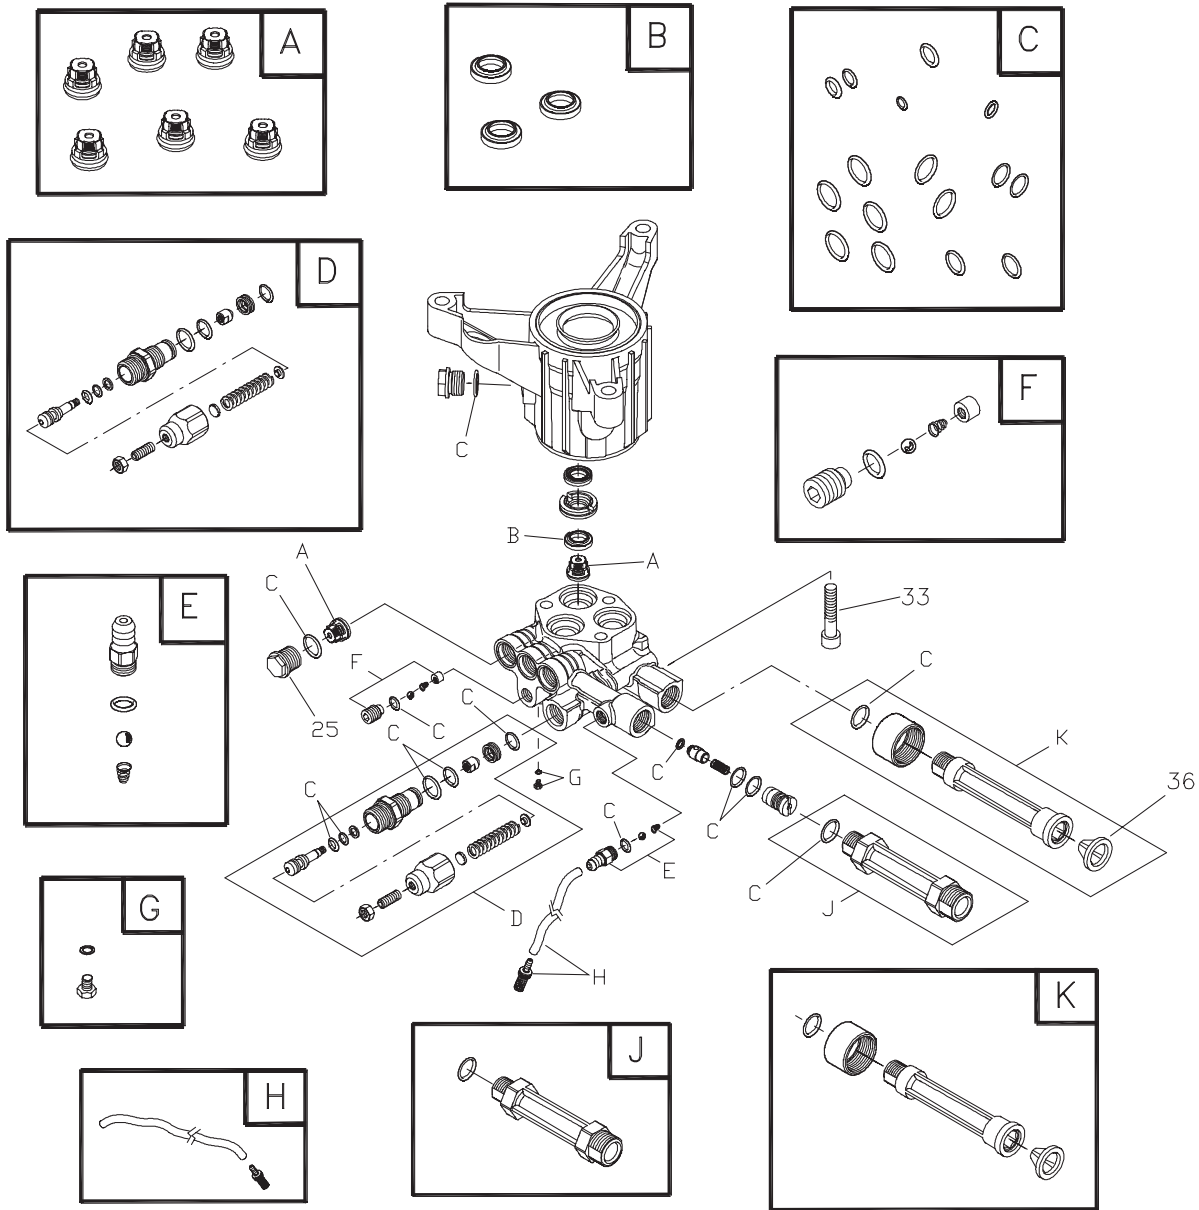

Exploded View and Parts list — Main Unit

Item	Part #	Description
1	201769GS	ASSY, Base
2	B199110GS	HANDLE
3	202273GS	KIT, Billboard w/Decal & Clips
	195964GS	Clips
4	202091GS	KIT, Nozzles
	198841GS	Nozzle, Soap
	195983AEGS	Nozzle, QC, Red
	195983AFGS	Nozzle, QC, Yellow
	195983AHGS	Nozzle, QC, White
5	202274GS	ASSY, Pump
	194298GS	Thermal Relief
	23139GS	Key
6	196439GS	KIT, Wheel
	192050GS	E-Ring
	195454GS	Axle
7	B2203GS	KIT, Fastening Handle
8	203080GS	KIT, Pump/Engine Mounting Hardware
9	195854GS	NOZZLE, Turbo Head

Item	Part #	Description
10	196006GS	HOSE, 25'
11	193482GS	GUN
12	192198GS	EXTENSION, w/Nozzle Holder
13	198766GS	KIT, Vibration Mount
900	§	ENGINE

Items Not Illustrated:

203782GS	MANUAL, Operator's
BB3061BGS	OIL BOTTLE
87815GS	GOGGLES
194524GS	DECAL, Honda Choke
194256GS	KIT, Tag/Warning Srv

Exploded View and Parts List — Pump

Item	Part #	Description
25	201495GS	PLUG
33	200275GS	SCREW
36	B2384GS	FILTER, Inlet
A	200344GS	KIT, VALVES
B	200345GS	KIT, WATER SEALS
C	200346GS	KIT, O-RINGS
D	200348GS	KIT, UNLOADER
E	192914GS	KIT, HOSE TAIL
F	200349GS	KIT, EZ START
G	200350GS	KIT, GRUB SCREW & WASHER
H	189971GS	KIT, CHEMICAL HOSE

NOTE: Item letters A - K are service kits and include all parts shown within the box.