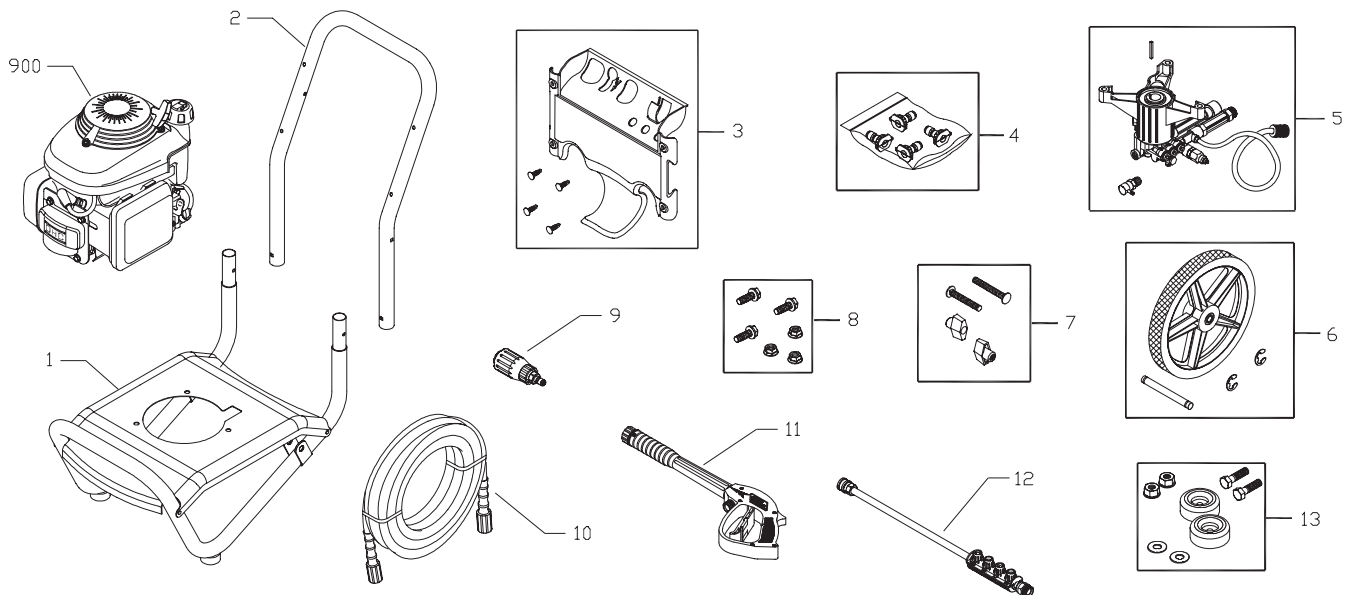

Exploded View and Parts list — Main Unit

Item	Part #	Description
1	201769GS	ASSY, Base
2	B199110GS	HANDLE
3	202273GS	KIT, Billboard w/Decal & Clips
	195964GS	Clips
4	202091GS	KIT, Nozzles
	198841GS	Nozzle, Soap
	195983AEGS	Nozzle, QC, Red
	195983AFGS	Nozzle, QC, Yellow
	195983AHGS	Nozzle, QC, White
5	202274GS	ASSY, Pump
	194298GS	Thermal Relief
	23139GS	Key
6	196439GS	KIT, Wheel
	192050GS	E-Ring
	195454GS	Axle
7	B2203GS	KIT, Fastening Handle
8	203080GS	KIT, Pump/Engine Mounting Hardware
9	195854GS	NOZZLE, Turbo Head

Item	Part #	Description
10	196006GS	HOSE, 25'
11	193482GS	GUN
12	192198GS	EXTENSION, w/Nozzle Holder
13	198766GS	KIT, Vibration Mount
900	§	ENGINE

Items Not Illustrated:

203782GS	MANUAL, Operator's
BB3061BGS	OIL BOTTLE
87815GS	GOGGLES
194524GS	DECAL, Honda Choke
194256GS	KIT, Tag/Warning Srv

Exploded View and Parts List — Pump

Item	Part #	Description
25	201495GS	PLUG
33	200275GS	SCREW
36	B2384GS	FILTER, Inlet
A	200344GS	KIT, VALVES
B	200345GS	KIT, WATER SEALS
C	200346GS	KIT, O-RINGS
D	200348GS	KIT, UNLOADER
E	192914GS	KIT, HOSE TAIL
F	200349GS	KIT, EZ START
G	200350GS	KIT, GRUB SCREW & WASHER
H	189971GS	KIT, CHEMICAL HOSE

NOTE: Item letters A - K are service kits and include all parts shown within the box.