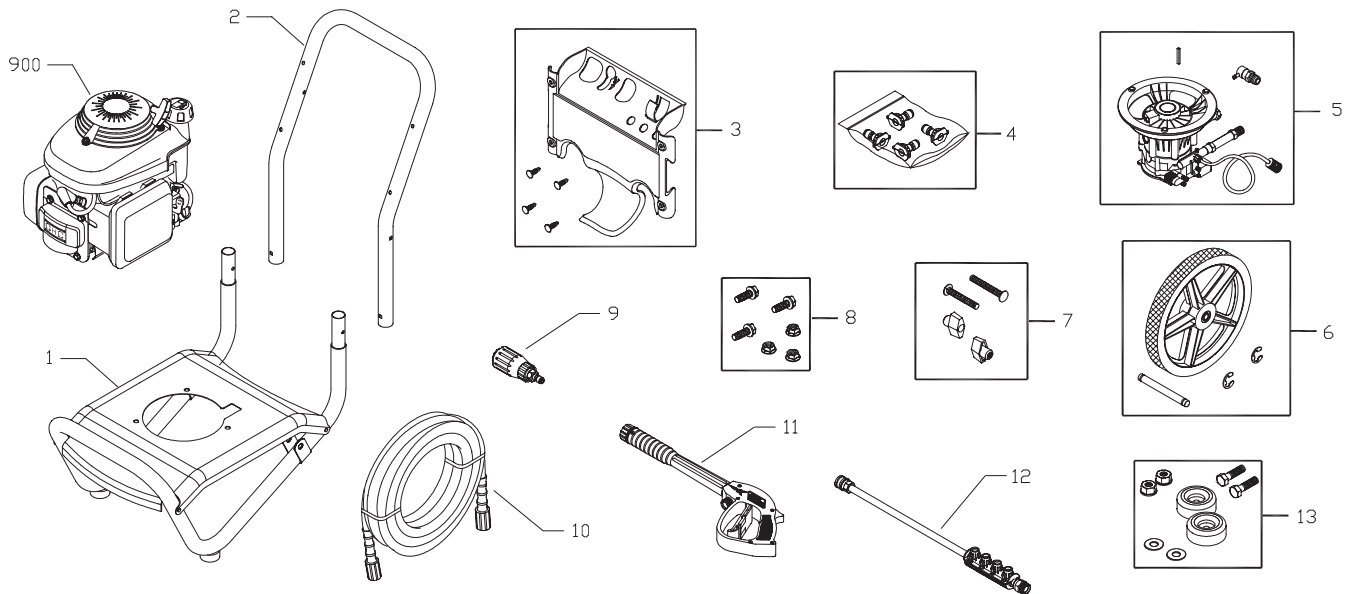

Exploded View and Parts list — Main Unit

Item	Part #	Description
1	201769GS	ASSY, Base
2	B199110GS	HANDLE
3	202273GS	KIT, Billboard w/Decal & Clips
	195964GS	Clips
4	202091GS	KIT, Nozzles
	198841GS	Nozzle, Soap
	195983AEGS	Nozzle, QC, Red
	195983AFGS	Nozzle, QC, Yellow
	195983AHGS	Nozzle, QC, White
5	202605GS	ASSY, Pump
	194298GS	Thermal Relief
	23139GS	Key
6	196439GS	KIT, Wheel
	192050GS	E-Ring
	195454GS	Axle
7	B2203GS	KIT, Fastening Handle
8	192649GS	KIT, Pump/Engine Mounting Hardware
9	195854GS	NOZZLE, Turbo Head

Item	Part #	Description
10	196006GS	HOSE, 25'
11	193482GS	GUN
12	192198GS	EXTENSION, w/Nozzle Holder
13	198766GS	KIT, Vibration Mount
900	NPS	ENGINE

Items Not Illustrated:

203823GS	MANUAL, Operator's
BB3061BGS	OIL BOTTLE
87815GS	GOGGLES
194524GS	DECAL, Honda Choke
194256GS	KIT, Tag/Warning Srv