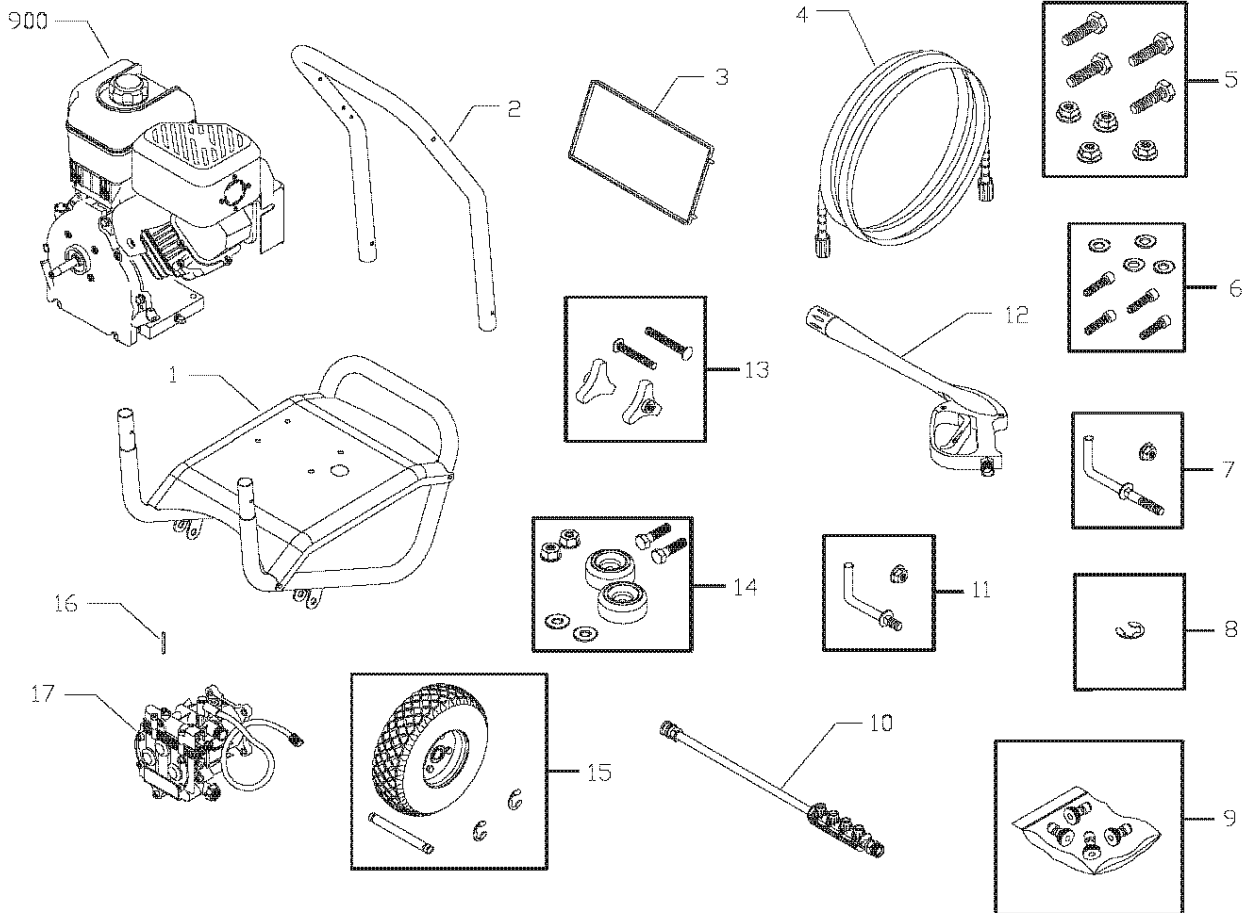

## EXPLODED VIEW AND PARTS LIST — UNIT

| Item | Part #    | Description                   | Item | Part #   | Description              |
|------|-----------|-------------------------------|------|----------|--------------------------|
| 1    | 192772GS  | BASE                          | 10   | 192199GS | EXTENSION                |
| 2    | B191874GS | HANDLE                        | 11   | 192128GS | KIT, Hook                |
| 3    | 194377GS  | BILLBOARD                     | 12   | B3263GS  | GUN                      |
| 4    | 185877GS  | HOSE                          | 13   | B2203GS  | KIT, Handle Connector    |
| 5    | 192318GS  | KIT, Engine Mounting Hardware | 14   | 192310GS | KIT, Vibration Mount     |
| 6    | 192131GS  | KIT, Pump Mounting Hardware   | 15   | 192317GS | KIT, Wheel               |
| 7    | 192309GS  | KIT, Hook                     | 16   | 23139DGS | KEY                      |
| 8    | 191265GS  | KIT, E-Ring                   | 17   | 194106GS | ASSY, Pump (see page 17) |
| 9    | B5646GS   | KIT, Spray Tip                | 900  | NSP      | ENGINE                   |

## EXPLODED VIEW AND PARTS LIST — PUMP

| Item | Part #   | Description            |
|------|----------|------------------------|
| 19   | 190571GS | CAP, Oil               |
| 28   | 190673GS | MANIFOLD               |
| 45   | 190578GS | PIN                    |
| 62   | 190581GS | CAP                    |
| 76   | 194298GS | THERMAL RELIEF         |
| 77   | 190585GS | OIL BOTTLE (not shown) |
| A    | 190594GS | KIT, UNLOADER          |
| B    | 190670GS | KIT, WATER INLET       |
| C    | 190669GS | KIT, BREATHER TUBE     |
| D    | 193808GS | KIT, HEAD BRASS        |