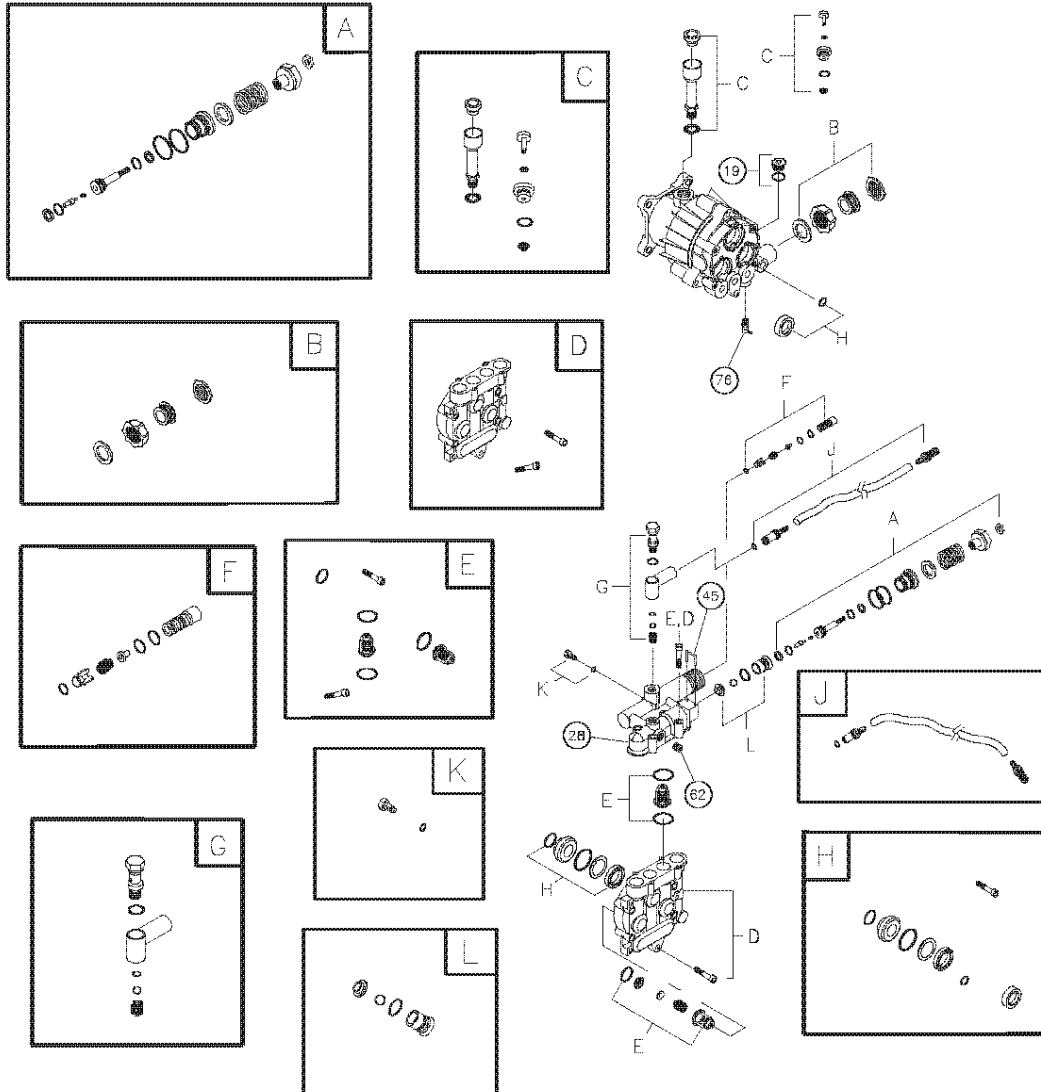

## EXPLODED VIEW AND PARTS LIST — UNIT

| Item | Part #    | Description                   | Item | Part #   | Description              |
|------|-----------|-------------------------------|------|----------|--------------------------|
| 1    | 192772GS  | BASE                          | 10   | 192199GS | EXTENSION                |
| 2    | B191874GS | HANDLE                        | 11   | 192128GS | KIT, Hook                |
| 3    | 194377GS  | BILLBOARD                     | 12   | B3263GS  | GUN                      |
| 4    | 185877GS  | HOSE                          | 13   | B2203GS  | KIT, Handle Connector    |
| 5    | 192318GS  | KIT, Engine Mounting Hardware | 14   | 192310GS | KIT, Vibration Mount     |
| 6    | 192131GS  | KIT, Pump Mounting Hardware   | 15   | 192317GS | KIT, Wheel               |
| 7    | 192309GS  | KIT, Hook                     | 16   | 23139DGS | KEY                      |
| 8    | 191265GS  | KIT, E-Ring                   | 17   | 194106GS | ASSY, Pump (see page 17) |
| 9    | B5646GS   | KIT, Spray Tip                | 900  | NSP      | ENGINE                   |

## EXPLODED VIEW AND PARTS LIST — PUMP

| Item | Part #   | Description            |
|------|----------|------------------------|
| 19   | 190571GS | CAP, Oil               |
| 28   | 190673GS | MANIFOLD               |
| 45   | 190578GS | PIN                    |
| 62   | 190581GS | CAP                    |
| 76   | 194298GS | THERMAL RELIEF         |
| 77   | 190585GS | OIL BOTTLE (not shown) |
| A    | 190594GS | KIT, UNLOADER          |
| B    | 190670GS | KIT, WATER INLET       |
| C    | 190669GS | KIT, BREATHER TUBE     |
| D    | 193808GS | KIT, HEAD BRASS        |